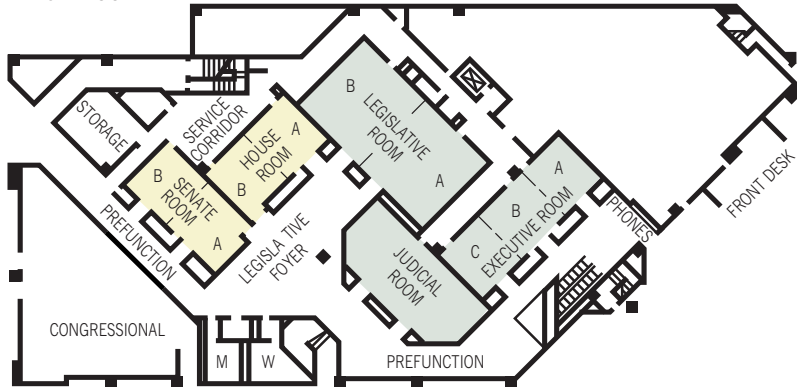

Hyatt on Capitol Square

DIRECTIONS

From Port Columbus International Airport (8 miles): Take I-670 West toward downtown to 3rd St. exit. Follow 3rd St. approximately 7 traffic lights to State St. Hotel is on right at 3rd St. and State St.

FIRST FLOOR

SECOND FLOOR