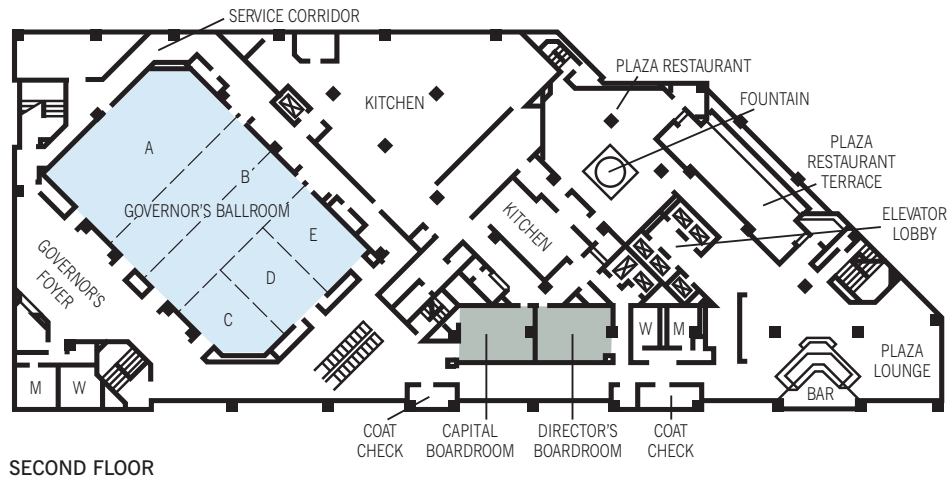

Hyatt on Capitol Square

DIRECTIONS

From Port Columbus International Airport (8 miles): Take I-670 West toward downtown to 3rd St. exit. Follow 3rd St. approximately 7 traffic lights to State St. Hotel is on right at 3rd St. and State St.

FIRST FLOOR

SECOND FLOOR